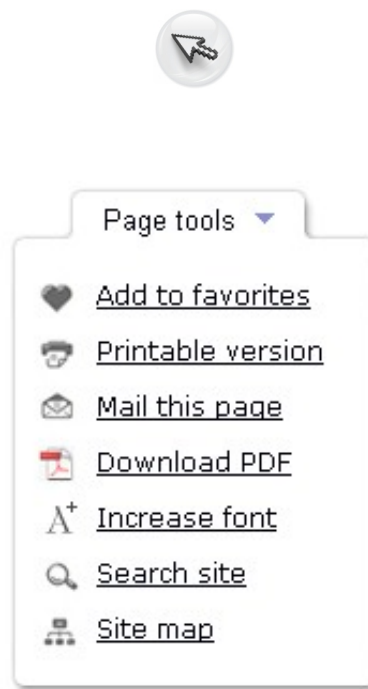

## Page modules

The page modules are used for example for posting pages, sharing pages, printing pages, change page styles and download pages.

### Print page

The print page module opens and prints a page without the navigation part of the site. Extra design elements or styles can be implemented by using custom templates.