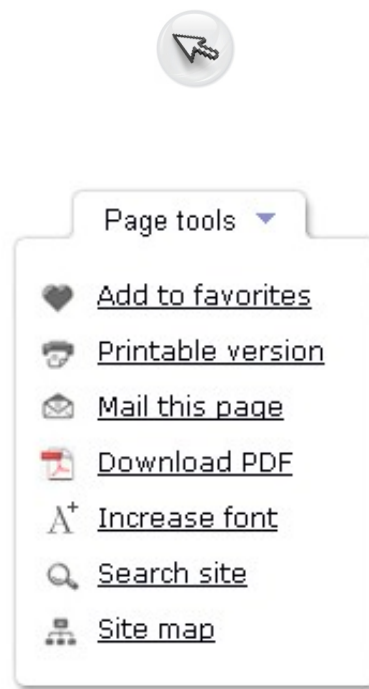

Page modules

The page modules are used for example for posting pages, sharing pages, printing pages, change page styles and download pages.

Print page

The print page module opens and prints a page without the navigation part of the site. Extra design elements or styles can be implemented by using custom templates.

Mail page

The mail page module is used for posting pages, products, content and other information to a single mail box.

The receiver gets an email with the link of the posted resource. The email can be customized in the CMS and its style can be changed by using custom Xsdot template. The mail page module is available in a ajax and a none ajax version.