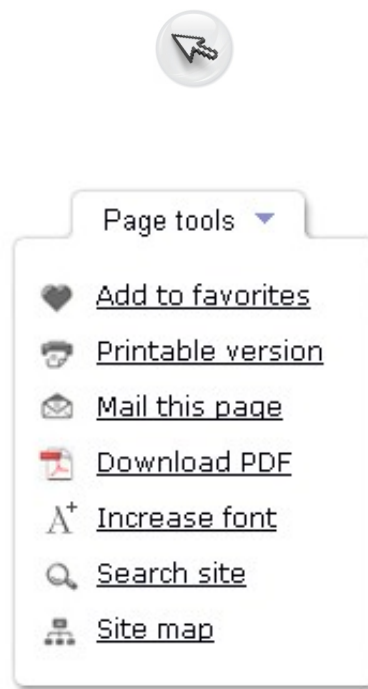

Page modules

The page modules are used for example for posting pages, sharing pages, printing pages, change page styles and download pages.

Print page

The print page module opens and prints a page without the navigation part of the site. Extra design elements or styles can be implemented by using custom templates.

Mail page

The mail page module is used for posting pages, products, content and other information to a single mail box.

The receiver gets an email with the link of the posted resource. The email can be customized in the CMS and its style can be changed by using custom Xsdot template. The mail page module is available in a ajax and a none ajax version.